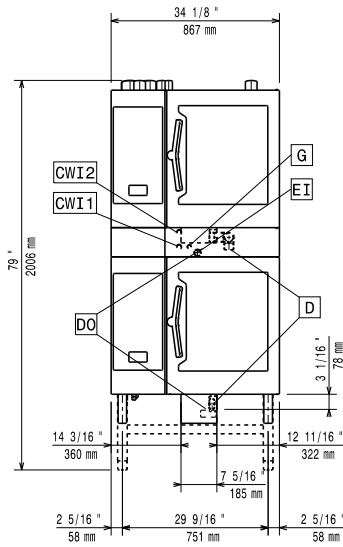

APPROVAL: _____

Experience the Excellence
www.electroluxprofessional.com

Front

Side

Top

Key Information:**External dimensions,
Width:**

922622 (STK611611) 867 mm

**External dimensions,
Depth:**

895 mm

**External dimensions,
Height:**

150 mm

Net weight:

47.6 kg

Shipping weight:

43 kg