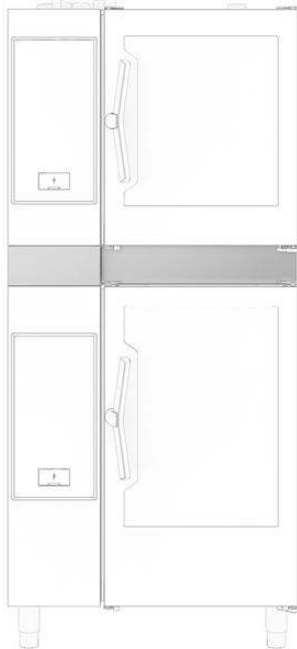

Electrolux
PROFESSIONAL

Installation accessories
Stacking kit for 6 GN 1/1 oven
placed on gas 6 GN 1/1

ITEM # _____

MODEL # _____

NAME # _____

SIS # _____

AIA # _____

922622 (STK611611)

Stacking kit for gas 6 GN 1/1
oven placed on gas 6 GN
1/1 oven

Main Features

- Ideal for saving kitchen space.
- Includes: supports, external panels, flue and water pipes, drain connection and adjustable feet.
- The kit can be mounted on site.
- Typology (gas, electric) must be ordered considering the oven that will be placed at the bottom.

APPROVAL: _____

Experience the Excellence
www.electroluxprofessional.com

Front

Side

Top

Key Information:**External dimensions,
Width:**

922622 (STK611611) 867 mm

**External dimensions,
Depth:**

895 mm

**External dimensions,
Height:**

150 mm

Net weight:

47.6 kg

Shipping weight:

43 kg